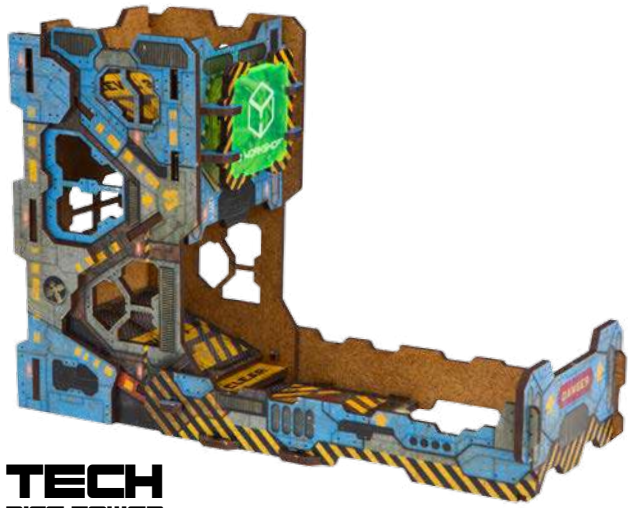

SKU: CFDR101 No of elements: 1
 EAN: 5907699493333 Case qty 12

Flying Dragon Brown & golden Leather Dice Cup

SKU: CFDR102 No of elements: 1
 EAN: 5907699493340 Case qty 12

DICE CUPS

DICE CUPS

DICE TOWERS

TECH DICE TOWER